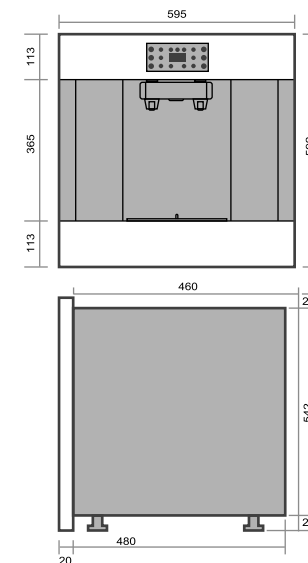

Model no.	TR-5-3	TR-5-2
Temperature	Ice/ Warm/Hot	Warm/Hot
Material	Front cover: S.S.304	
Hot Water Watt	1000W	1000W
Ice Water Watt	210W	210W
Hot Water Capacity	4L	4L
Ice Water Capacity	2L	x
Warm Water Capacity	10L	10L
Dimension	D 480mm x W 595mm x H 592mm	
RO System	W/O	W/O
Safety	overload circuit breaker, fuse	
Advantages	1. LED lighting 2. Power saving setting 3. Temperature holding setting	